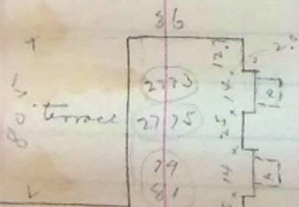

88+20

70

15 fr

1st frame chert.

84+71.85

85+40

85+40

70

TWENTY EIGHTH

STREET